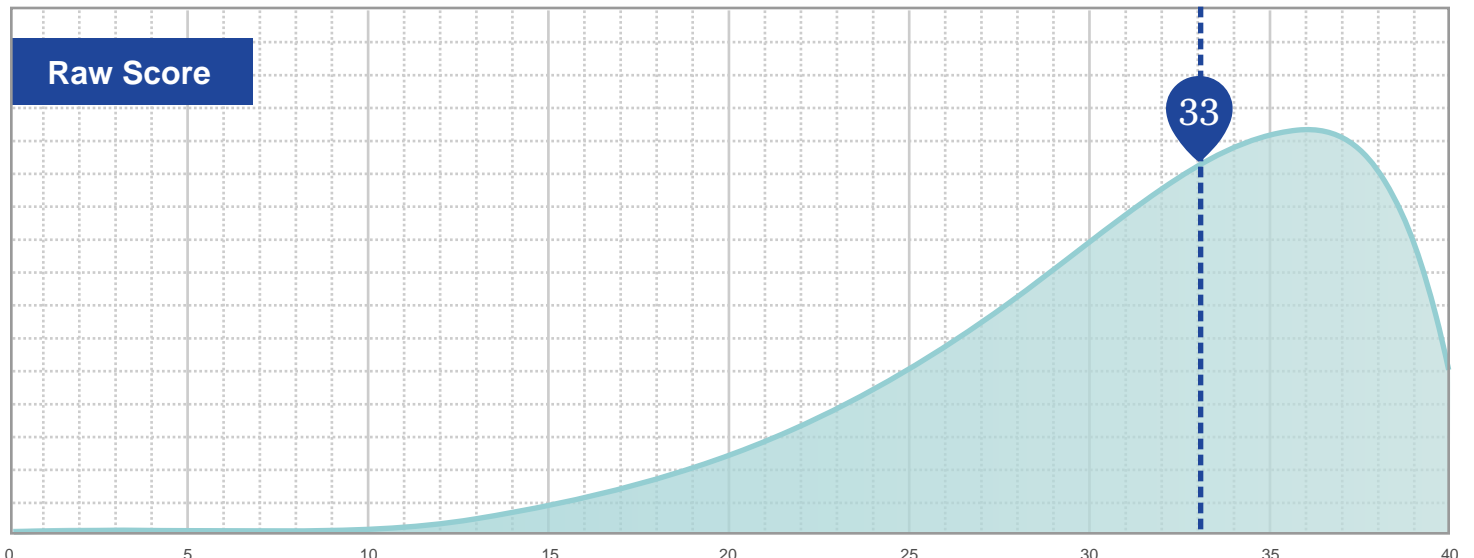

Results Summary

33

RAW SCORE

47

PERCENTILE

Results Details

Bill Sample achieved an overall score of 33, which means Bill answered 33 questions correctly. This corresponds to a percentile rank of 47, meaning Bill scored better than 47% of the people who have taken this test. Below are details of how Bill performed in specific sub-categories.

17

Raw Score

Suggested CBST Score Ranges by Position

*Based on national norms compiled by Criteria Corp.

Bill Sample | Score: 33

Position (Suggested Score Range)	In Range?
Administrative Assistant/Clerical (Range: 32-39)	✓ IN RANGE
Bank Teller (Range: 34-39)	✗ BELOW
Certified Nursing Assistant (Range: 28-37)	✓ IN RANGE
Clinic Administrator (Range: 32-39)	✓ IN RANGE
Collections (Range: 30-39)	✓ IN RANGE
Customer Service Representative (Range: 29-38)	✓ IN RANGE
Dispatcher (Range: 32-39)	✓ IN RANGE
Driver (Range: 31-39)	✓ IN RANGE
Executive Assistant/Secretary (Range: 35-39)	✗ BELOW
Food Service (Front of House) (Range: 28-39)	✓ IN RANGE
Front Desk/Reception (Range: 30-38)	✓ IN RANGE
Manufacturing/Production (Range: 25-36)	✓ IN RANGE
Medical/Dental Assistant (Range: 31-39)	✓ IN RANGE
Medical Biller (Range: 31-39)	✓ IN RANGE
Nurse (Range: 33-40)	✓ IN RANGE
Property Manager (Range: 34-40)	✗ BELOW
Retail Sales Clerk (Range: 26-38)	✓ IN RANGE
Sales Representative (Range: 30-39)	✓ IN RANGE
Security Guard (Range: 30-39)	✓ IN RANGE
Warehouse (Shipping and Receiving) (Range: 28-37)	✓ IN RANGE