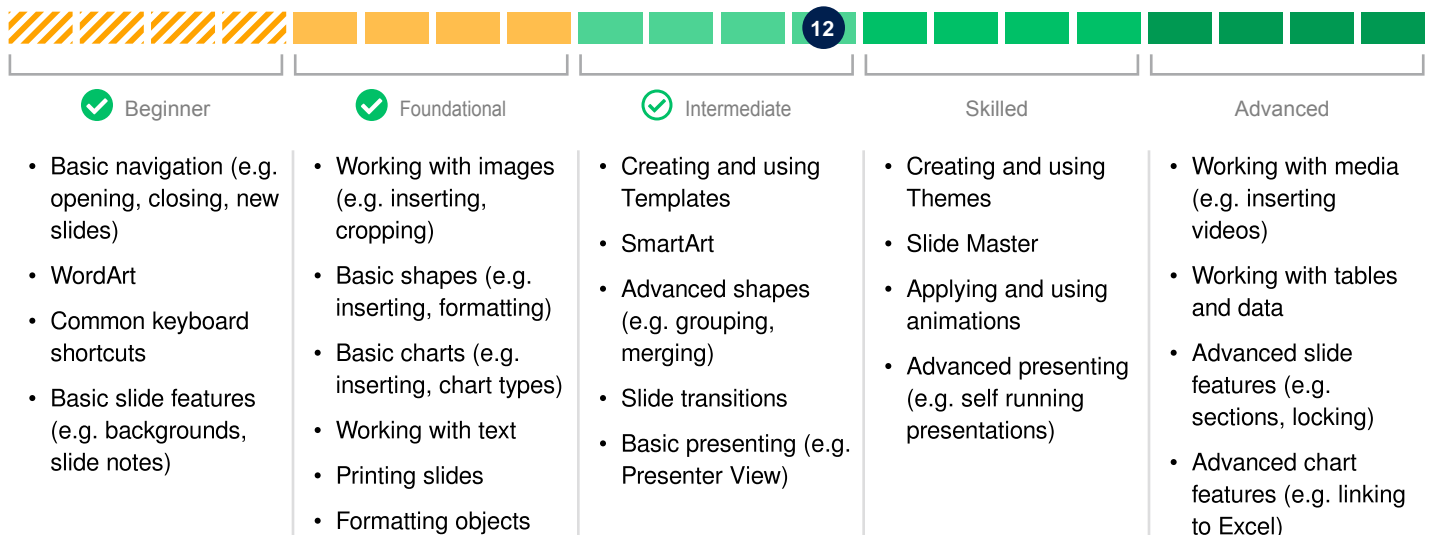

## SKILLS TEST

### Microsoft PowerPoint 365 Test

The Microsoft PowerPoint 365 test measures proficiency with a wide range of functionalities in PowerPoint 365, from beginner to advanced level.

Results Summary	
Score	Proficiency
<b>12</b>	<b>Intermediate</b>

## Results Details

Candidates receive a score from 1-20 and a proficiency rating from Beginner to Advanced. The score is a numerical reflection of the candidate's proficiency.

Vince received a score of 12 on the Microsoft PowerPoint 365 test, indicating that their proficiency is at the Intermediate level.

The table below provides a summary of the knowledge and skills for each proficiency level. Note that the content areas included in the table are not exhaustive of each category.

- Indicates the **current level of proficiency** for the candidate. They are likely to be able to perform some of the functions in this category but not all.
- Indicates the candidate has **exceeded this level of proficiency**. They are likely to be able to perform the functions included in this category.