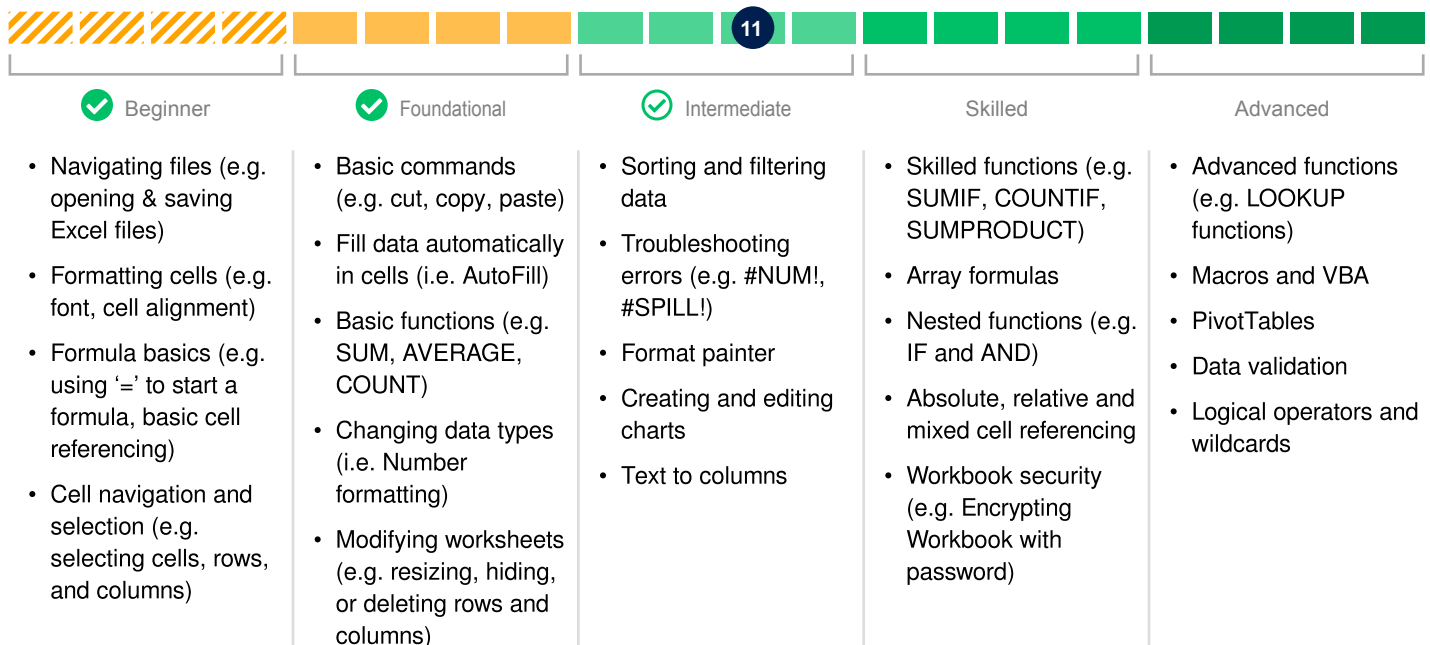

Vince Sample

Position: Sample Test Portfolio

Test Date: June 5, 2023

Test Event ID: ABC-D1Fg-2H3I-jklmN | Test Ver: 1.0

SKILLS TEST

Microsoft Excel 365 Test

The Microsoft Excel 365 test measures proficiency with a wide range of functionalities in Excel 365, from beginner to advanced level.

Results Summary	
Score	Proficiency
11	Intermediate

Results Details

Candidates receive a score from 1-20 and a proficiency rating from Beginner to Advanced. The score is a numerical reflection of the candidate's proficiency.

Vince received a score of 11 on the Microsoft Excel 365 test, indicating that their proficiency is at the Intermediate level.

The table below provides a summary of the knowledge and skills for each proficiency level. Note that the content areas included in the table are not exhaustive of each category.

✔ Indicates the **current level of proficiency** for the candidate. They are likely to be able to perform some of the functions in this category but not all.

✔ Indicates the candidate has **exceeded this level of proficiency**. They are likely to be able to perform the functions included in this category.