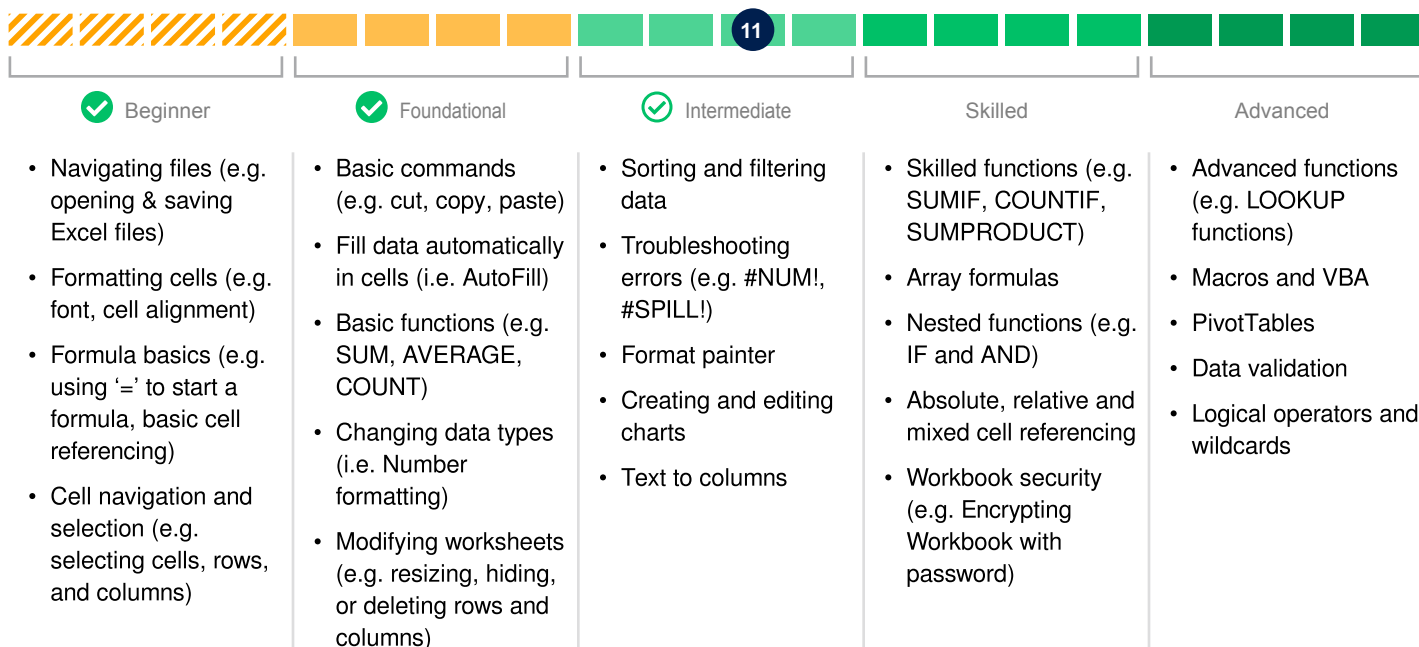

Vince Sample

Position: Sample Score Reports
Test Date: March 7, 2023
Test Event ID: ABC-D1Fg-2H3l-jklmN | Test Ver: 1.0

SKILLS TEST

Microsoft Excel 365 Test

The Microsoft Excel 365 test measures proficiency with a wide range of functionalities in Excel 365, from beginner to advanced level.

Results Summary	
Score	Proficiency
11	Intermediate

Results Details

Candidates receive a score from 1-20 and a proficiency rating from Beginner to Advanced. The score is a numerical reflection of the candidate's proficiency.

Vince received a score of 11 on the Microsoft Excel 365 test, indicating that their proficiency is at the Intermediate level.

The table below provides a summary of the knowledge and skills for each proficiency level. Note that the content areas included in the table are not exhaustive of each category.

✔ Indicates the **current level of proficiency** for the candidate. They are likely to be able to perform some of the functions in this category but not all.

✔ Indicates the candidate has **exceeded this level of proficiency**. They are likely to be able to perform the functions included in this category.